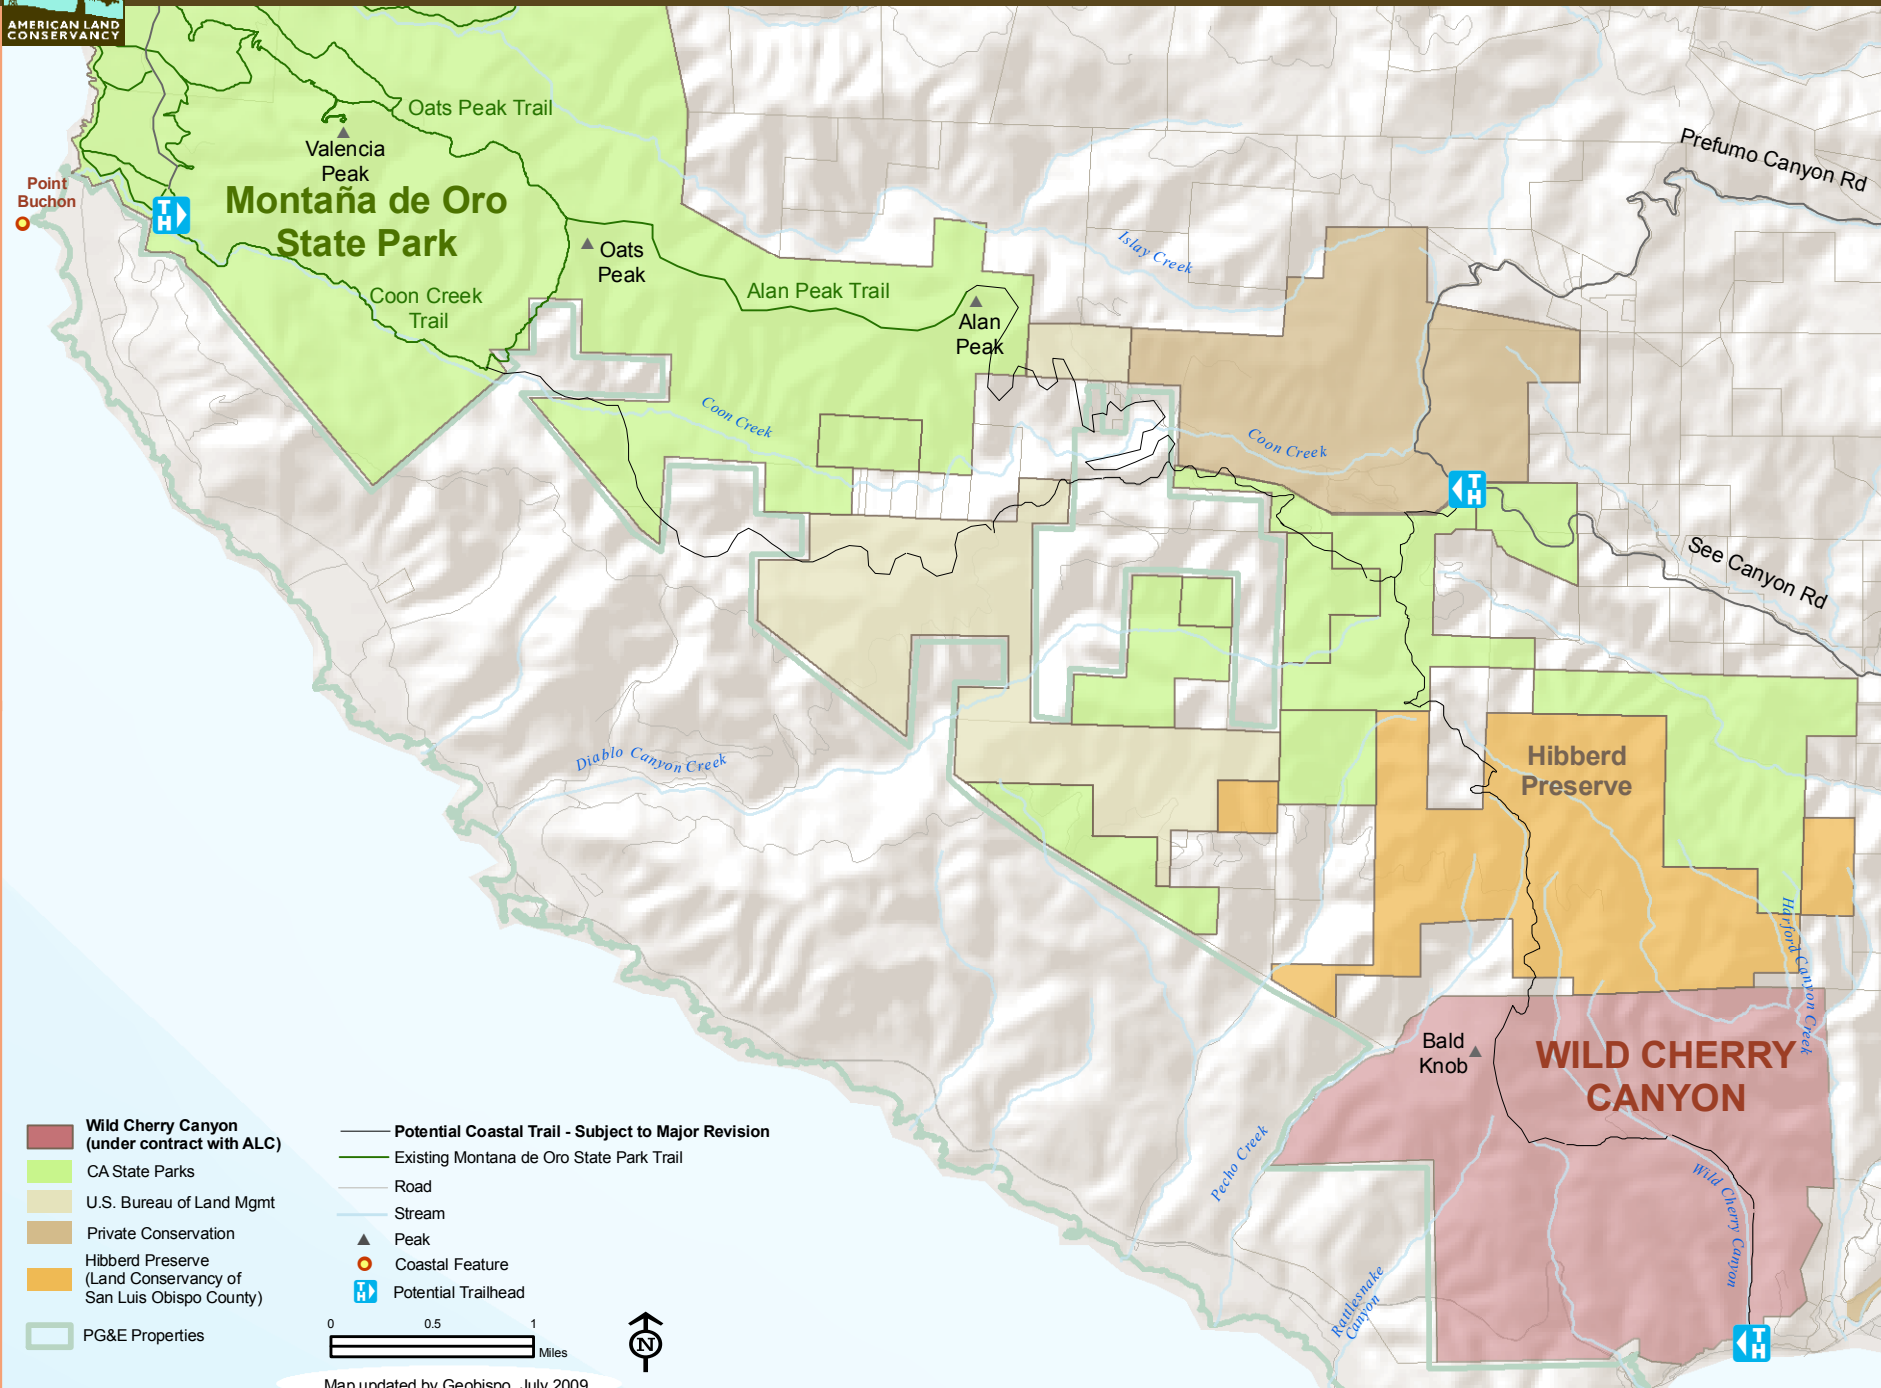

Wild Cherry Canyon: A Critical Link in Irish Hills Conservation - Potential Coastal Trail Configuration

- Wild Cherry Canyon (under contract with ALC)
- CA State Parks
- U.S. Bureau of Land Mgmt
- Private Conservation
- Hibberd Preserve (Land Conservancy of San Luis Obispo County)
- PG&E Properties

- Potential Coastal Trail - Subject to Major Revision
- Existing Montaña de Oro State Park Trail
- Road
- Stream
- Peak
- Coastal Feature
- Potential Trailhead

Map updated by Geobispo, July 2009